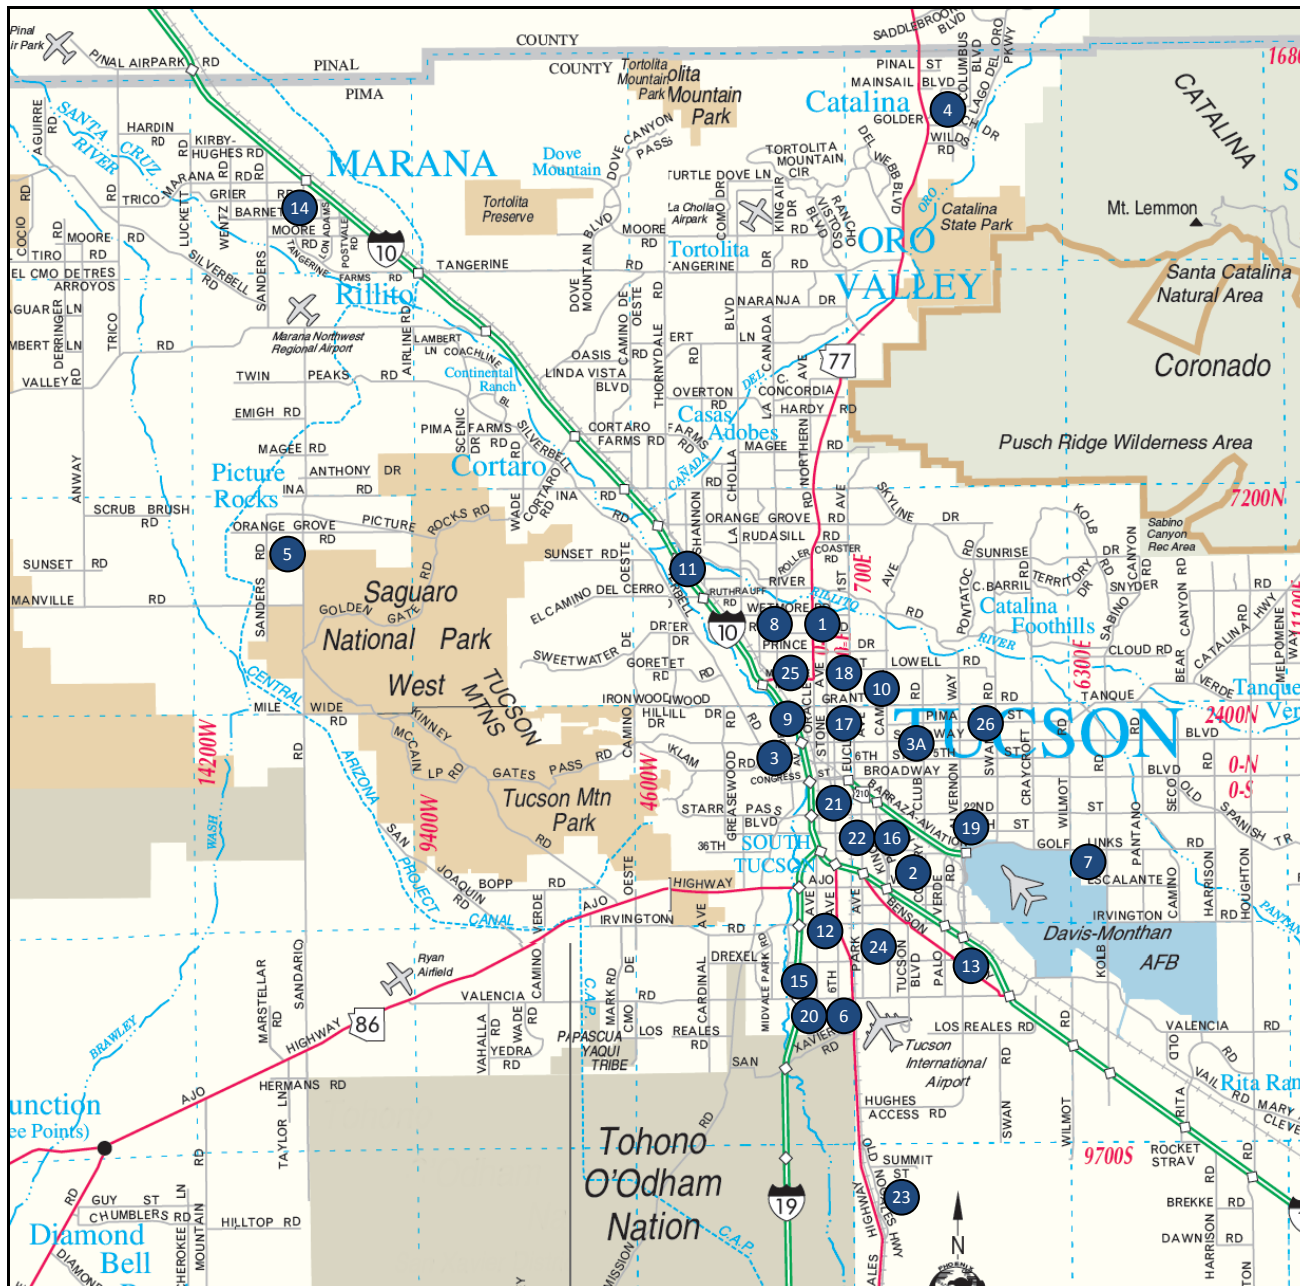

Child-Parent Centers, Inc. Service Area & Center Locations The Greater Tucson Area

1. **Amphi**
  (School Property)
  1075 W. Roger Rd.
  Tucson, AZ 85705
  520-292-9416
2. **Cavett**
  2125 E. Poquita Vista
  Tucson, AZ 85713
  520-382-1501
3. **Blake - Children Achievement Center**
  330 N. Commerce Park
  Tucson, AZ 85745
  520-325-6495
4. 3A. **Blake - Early Head Start**
   616 N. Country Club
   Tucson, AZ 85716
   520-628-2282
4. **Coronado**
  3401 E. Wilds Rd.
  Catalina, AZ 85739
  520-825-1669
5. **Desert Winds**
  (Desert Winds Elem.)
  12655 W. Rudasill
  Tucson, AZ 85743
  520-616-7050
6. **Elvira**
  250 W. Elvira
  Tucson, AZ 85706
  520-328-1503
7. **Erickson**
  (Erickson Elem.)
  3333 S. Mann Ave
  Tucson, AZ 85730
  520-745-1388
8. **Homer Davis**
  (Homer Davis Elem.)
  4258 N. Romero Rd
  Tucson, AZ 85705
  520-696-0303
9. **Jacinto Park**
  701 W. Tipton
  Tucson, AZ 85705
  520-624-7843
10. **Keeling**
  435 E. Glenn
  Tucson, AZ 85705
  520-696-6947
11. **Laguna**
  (Laguna Elem.)
  5001 N. Shannon Rd.
  Tucson, AZ 85705
  520-887-5698
12. **Liberty**
  (Liberty Elem.)
  5495 S. Liberty
  Tucson, AZ 85706
  520-573-5824
13. **Los Niños Sunnyside**
  (Los Niños Elem.)
  5455 S. Alvernon Way
  Tucson, AZ 85706
  520-574-9515
14. **Marana**
  13660 McDuff Rd.
  Marana, AZ 85653
  520-682-4415
15. **Mission Manor**
  6009 S. Santa Clara
  Tucson, AZ 85706
  520-573-3745
16. **Morning Star**
  (Morning Star Elem.)
  1201 E. 25th St.
  Tucson, AZ 85713
  520-623-4840
17. **Northwest**
  (Northwest Elem.)
  2160 N. 6th Ave
  Tucson, AZ 85705
  520-884-8180
18. **Prince**
  (Prince Elem.)
  90 E. King Rd
  Tucson, AZ 85705
  520-408-9129
19. **Roberts**
  (Roberts Elem.)
  1945 S. Columbus
  Tucson, AZ 85716
  520-382-1505
20. **Santa Clara**
  (Santa Clara Elem.)
  6970 S. Santa Clara
  Tucson, AZ 85706
  520-889-7478
21. **Santa Rosa**
  (Santa Rosa Elem.)
  1065 S. 10th Ave
  Tucson, AZ 85701
  520-382-1500
22. **Southside**
  (Southside Elem.)
  317 W. 23rd St.
  Tucson, AZ 85713
  520-622-4552
23. **Summit View**
  (Summit View Elem.)
  10170 S. Epperson Ln
  Tucson, AZ 85706
  520-573-7780
24. **Sunnyside**
  (Sunnyside Elem.)
  1105 W. Drexel Rd.
  Tucson, AZ 85706
  520-382-1555
25. **Walter Douglas**
  (Walter Douglas Elem.)
  3232 N. Flowing Wells
  Tucson, AZ 85705
  520-292-6319
26. **Wright**
  (Wright Elem.)
  2080 N. Columbus
  Tucson, AZ 85712
  520-326-9047